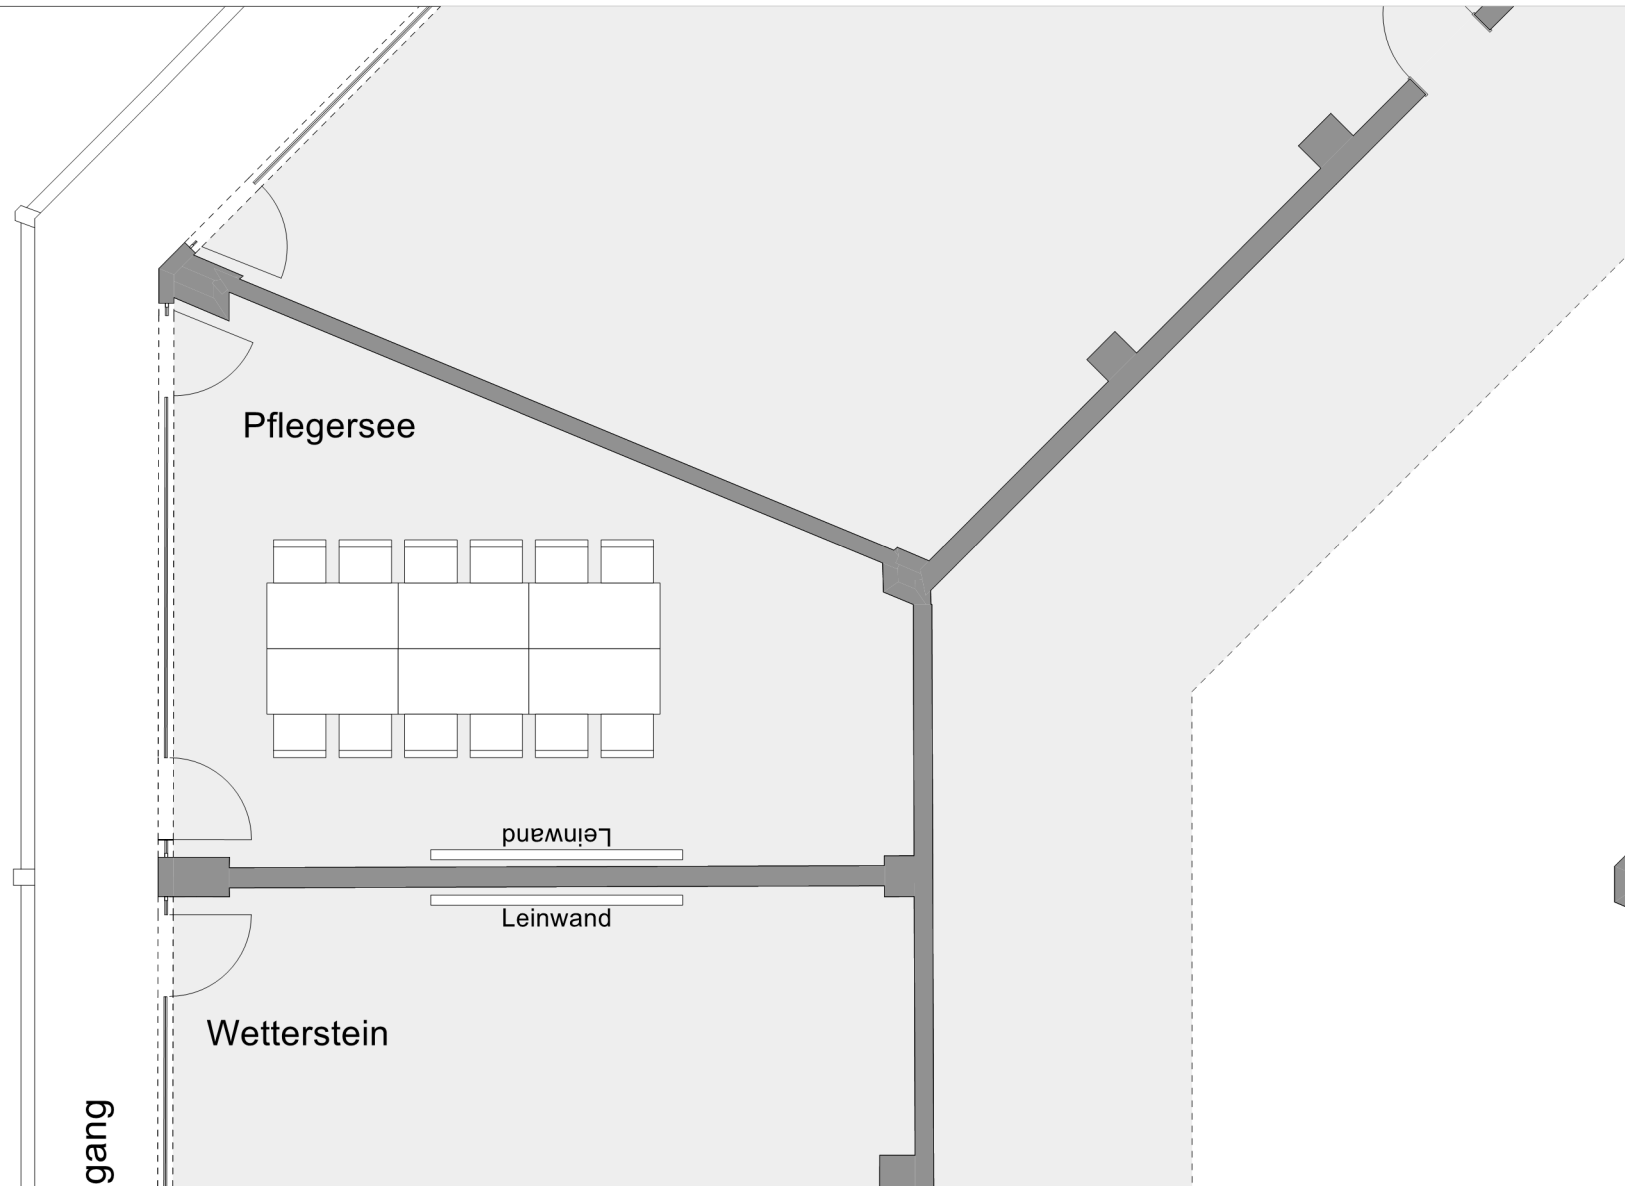

HOTEL AM BADERSEE
ZUGSPITZDORF GRAINAU

Floor:
Floor 3

Room:
Pflegersee

Setup:
Block

Persons:
12 Persons

Dream away, breathe in the atmosphere, be inspired and indulge your senses.
Welcome to Hotel am Badersee.